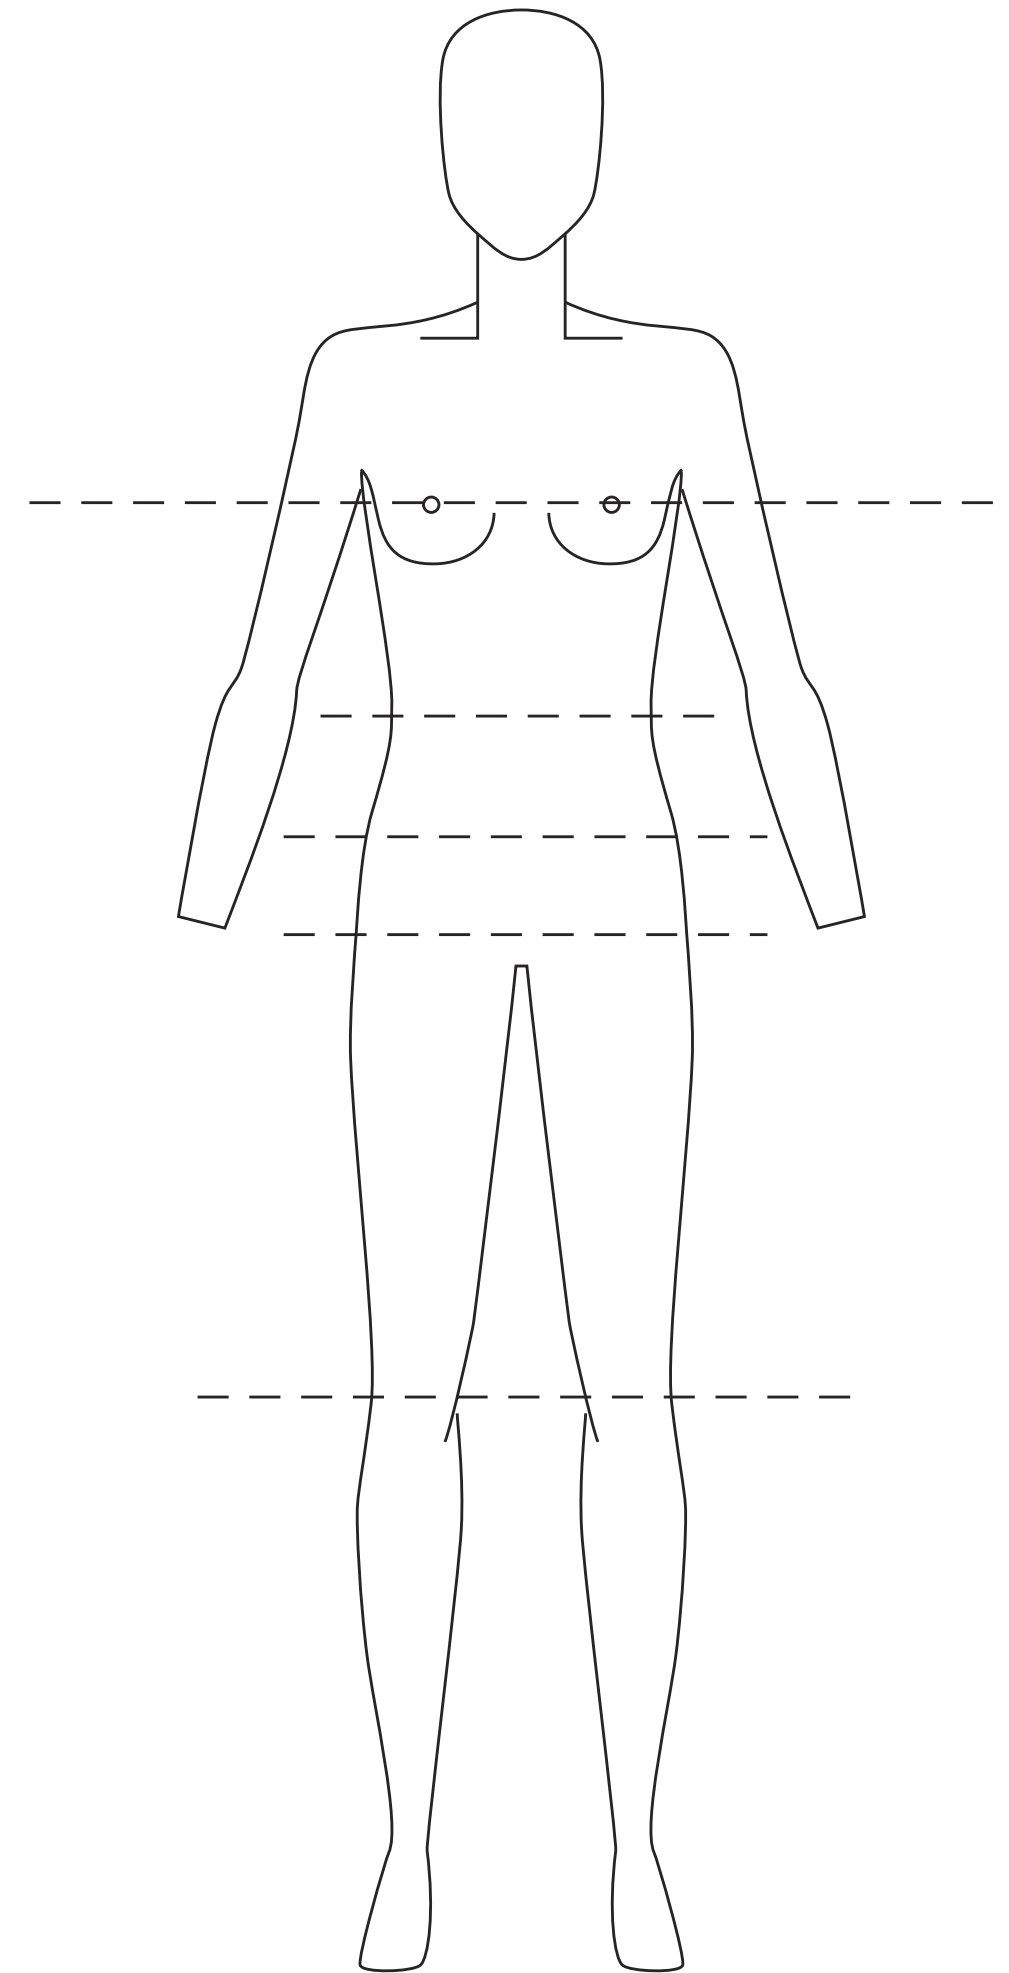

# WOMAN SIZE GUIDE

COLLECTION						
SIZE	34	36	38	40	42	44
CHEST (CM) .....	82 CM	86 CM	90 CM	94 CM	98 CM	102 CM
WAIST (CM) .....	64 CM	68 CM	72 CM	76 CM	80 CM	84 CM
HIP (CM) .....	90 CM	94 CM	98 CM	102 CM	106 CM	110 CM

SIZE	XS	S	M	L	XL
CHEST (CM) .....	78 CM	84 CM	90 CM	96 CM	102 CM
WAIST (CM) .....	60 CM	66 CM	72 CM	78 CM	84 CM
HIP (CM) .....	86 CM	92 CM	98 CM	104 CM	110 CM

SIZE CONVERSION CHART						
SIZE	34	36	38	40	42	44
SIZE	XS	S	M	L	XL	XXL
FRANCE .....	36	38	40	42	44	46
ITALY .....	40	42	44	46	48	50
US .....	4	6	8	10	12	14
UK .....	8	10	12	14	16	18
AUSTRALIA .....	8	10	12	14	16	18
JAPAN .....	7	9	11	13	15	17

# KIDS SIZE GUIDE

COLLECTION						
SIZE	4	6	8	10	12	14
CHEST (CM) .....	60 CM	64 CM	68 CM	72 CM	76 CM	80 CM
WAIST (CM) .....	53 CM	57 CM	61 CM	65 CM	69 CM	73 CM
HIP (CM) .....	61 CM	65 CM	69 CM	73 CM	77 CM	81 CM
HEIGHT (CM) .....	111 CM	122 CM	133 CM	144 CM	155 CM	166 CM

PLEASE NOTE THAT CHEST, WAIST AND HIP ARE BODY MEASURES. MEASUREMENTS SHOULD BE TAKEN DIRECTLY ON YOUR BODY.